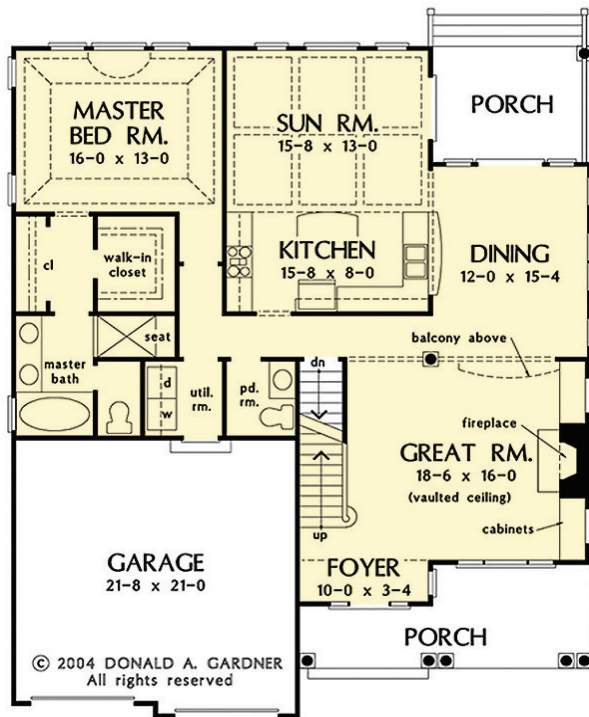

The Vissage

2,351 SF | 3 Bedrooms | 2.5 Baths | 1.5 Stories | 2 Car Garage

First Floor

Second Floor

Designs and elevations shown are artist renderings and are for illustrative purposes only. They are not intended to represent actual product selections. The floor plans and elevations in this brochure show optional items and in no way reflect the options that may be standard. Room sizes and measurements are approximate. We reserve the right to change architectural details and design. This is not part of a legal contract.