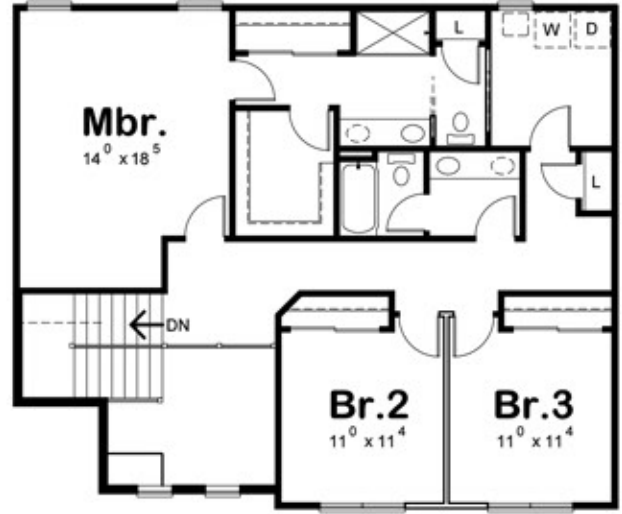

Cambridge

1,955 SF | 3 Bedrooms | 2.5 Baths | 2 Story | 2 Car Garage

AndersonCustomHomes.com
(513) 724-3397

Cambridge

First Floor

Second Floor

ALTERNATE ELEVATION OPTIONS

Second Floor