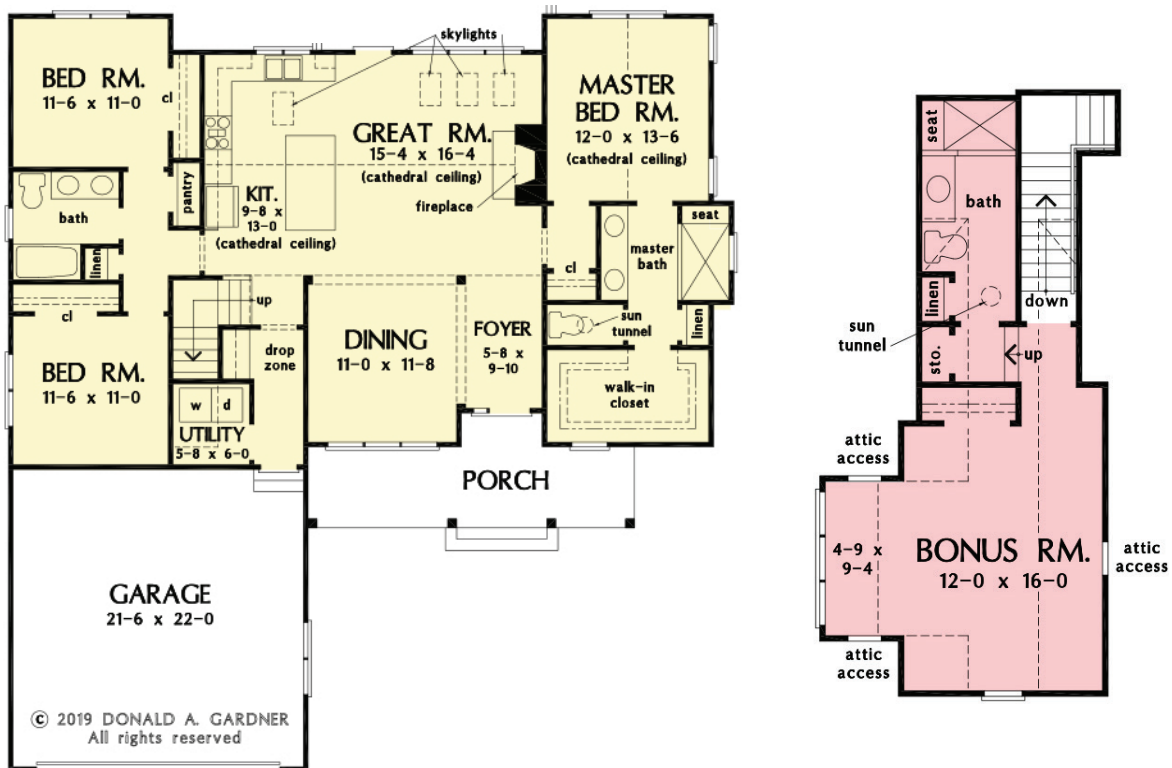

© Donald A. Gardner, Inc.

The Francis

1,651 SF | 3 Bedrooms | 2 Baths | 1 Story | 2 Car Garage

Designs and elevations shown are artist renderings and are for illustrative purposes only. They are not intended to represent actual product selections. The floor plans and elevations in this brochure show optional items and in no way reflect the options that may be standard. Room sizes and measurements are approximate. We reserve the right to change architectural details and design. This is not part of a legal contract.